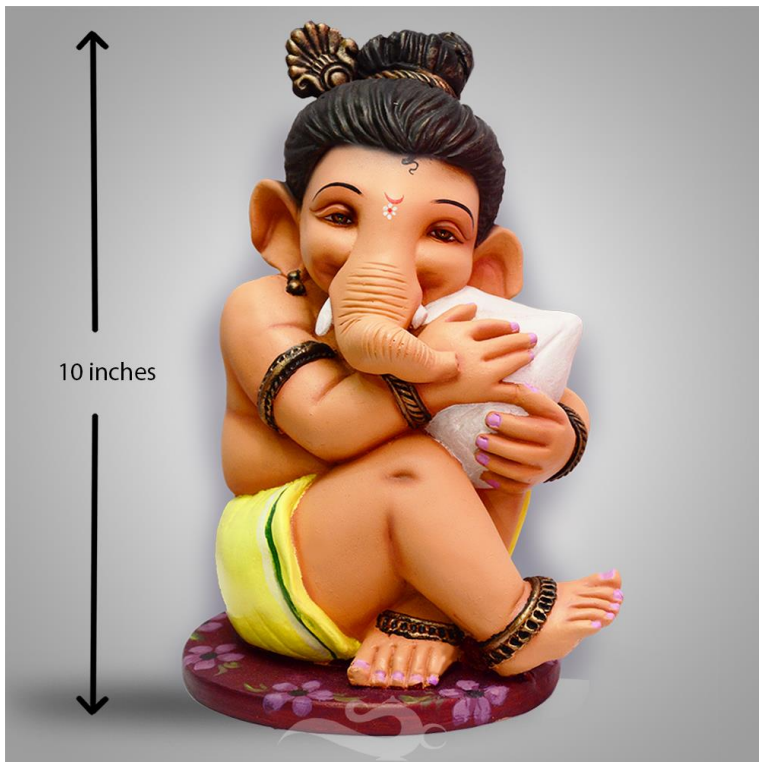

Size- Life size approx. 7 to 10 inches

Ganesh idol

Quantity to order-

Minimum-50pc

Maximum-has per order

Size:

Height: 5 inches

Widht : 3 inches

Maximum-has per order

Size:

Height: 6 inches

Widht : 3.5 inches

Lenght: 4 inches

Colour: White, Copper,
Multicolour

Materail: Fiber (Polyresin)

Weight(approx): 550 gms

Height: 12 inches

Widht : 3.5 inches

Lenght: 6 inches

Colour: Black

Materail: Fiber (Polyresin)

Weight(approx): 1.35 kg

Washable and deco paints

use

Modak Ganesha

Quantity to order-

Minimum-50pc

Maximum-has per order

Height: 10 inches

Widht : 6 inches

Lenght: 6 inches

Colour: Multicolour