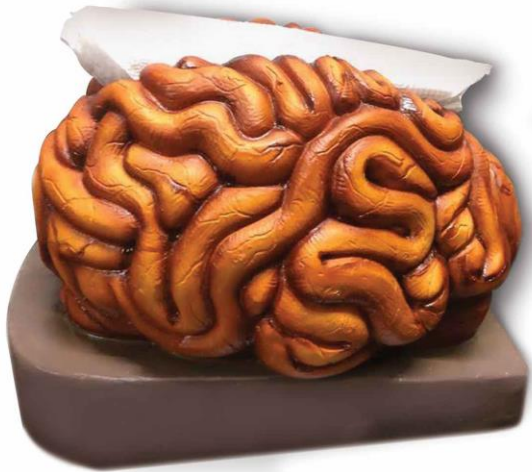

Washable and deco paints
used

Heart shape flower pot

Quantity to order-

Minimum-100pc

Maximum-has per order

Material-Polyresin

Colour-Multicolour

Size- Life size approx. 7 to 10 inches

Brain

Quantity to order-

Minimum-100pc

Maximum-has per order

Material-Polyresin

Colour-Multicolour

Size- Life size approx. 7 to 10 inches

Shoes pen stand